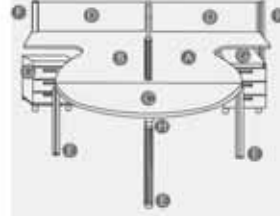

Private

Private office

PRIVATE Offices ; 7 temel parçadan oluşan, insanların daha az mekan kaybıyla çalışma ortamlarını genişletmek amacıyla tasarlanmıştır.

Daha kolay dialog kurabilmesi, takım halinde iş yapabilmesi, kolay kurulumu ile isteklere göre ayarlanabilmesi ve ekonomik oluşu private offices serisinin önemli özellikleridir. Kullanım kolaylığınız için kişisel yapı ve boy farklılıklarınıza göre 670-800 mm arasında yükseklik ayarlaması yapabilirsiniz.

Private Offices which is occurs from 7 main part are designed for extend Office areas with min. Place losses. Settings personally and economic prices with easy communication , team work and easy installation are important characteristic of Private Office Series. To use it more efficient and personally you can set the height between 670-800 mm.