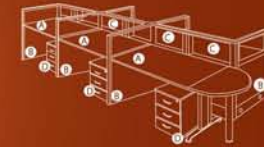

80'lik BÖLME PANEL

80's Division Panels

Yeni çağın çalışma kültürü, estetik, kalitesi yüksek, verimliliği ve motivasyonu artırmaya yönelik, fonksiyonel çalışma ortamları sunmayı gerekli kılmaktadır. Çalışanların gün boyu zinde kalarak yüksek performans göstermelerini sağlayacak şekilde tasarlanan 80'lik konsantrasyon panelleri aynı zamanda klasörlük, A4 kağıtlık gibi aksesuarlarda taşımaya olanak sağlar.

Working culture in this millenium , aesthetics, high quality , increased productivity and motivational work environment can only be provided by functional furniture desings. Our 80 mm widly concecntrated division panel systems with accessory of file and paper holder makes you comfortable during the daily work performance at hing level.

Kod/Code Ölçü/Size

A	SST 801400	L:140 W:80 H:3
B	PNL 80 2MCD	L:80 W:8 H:110
C	PNL 80 2MCD	L:70 W:8 H:110
D	SKS 55 583 R	L:43 W:55 H:58