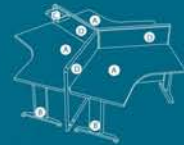

Kod/Code	Ölçü/Size
1 PPL 50 1000	L:200 W:125 H:3
2 7601-300	
3 AKS A4 1000	L:35 W:25
4 PNL 45 2M00	L:120 W:4,5 H:110